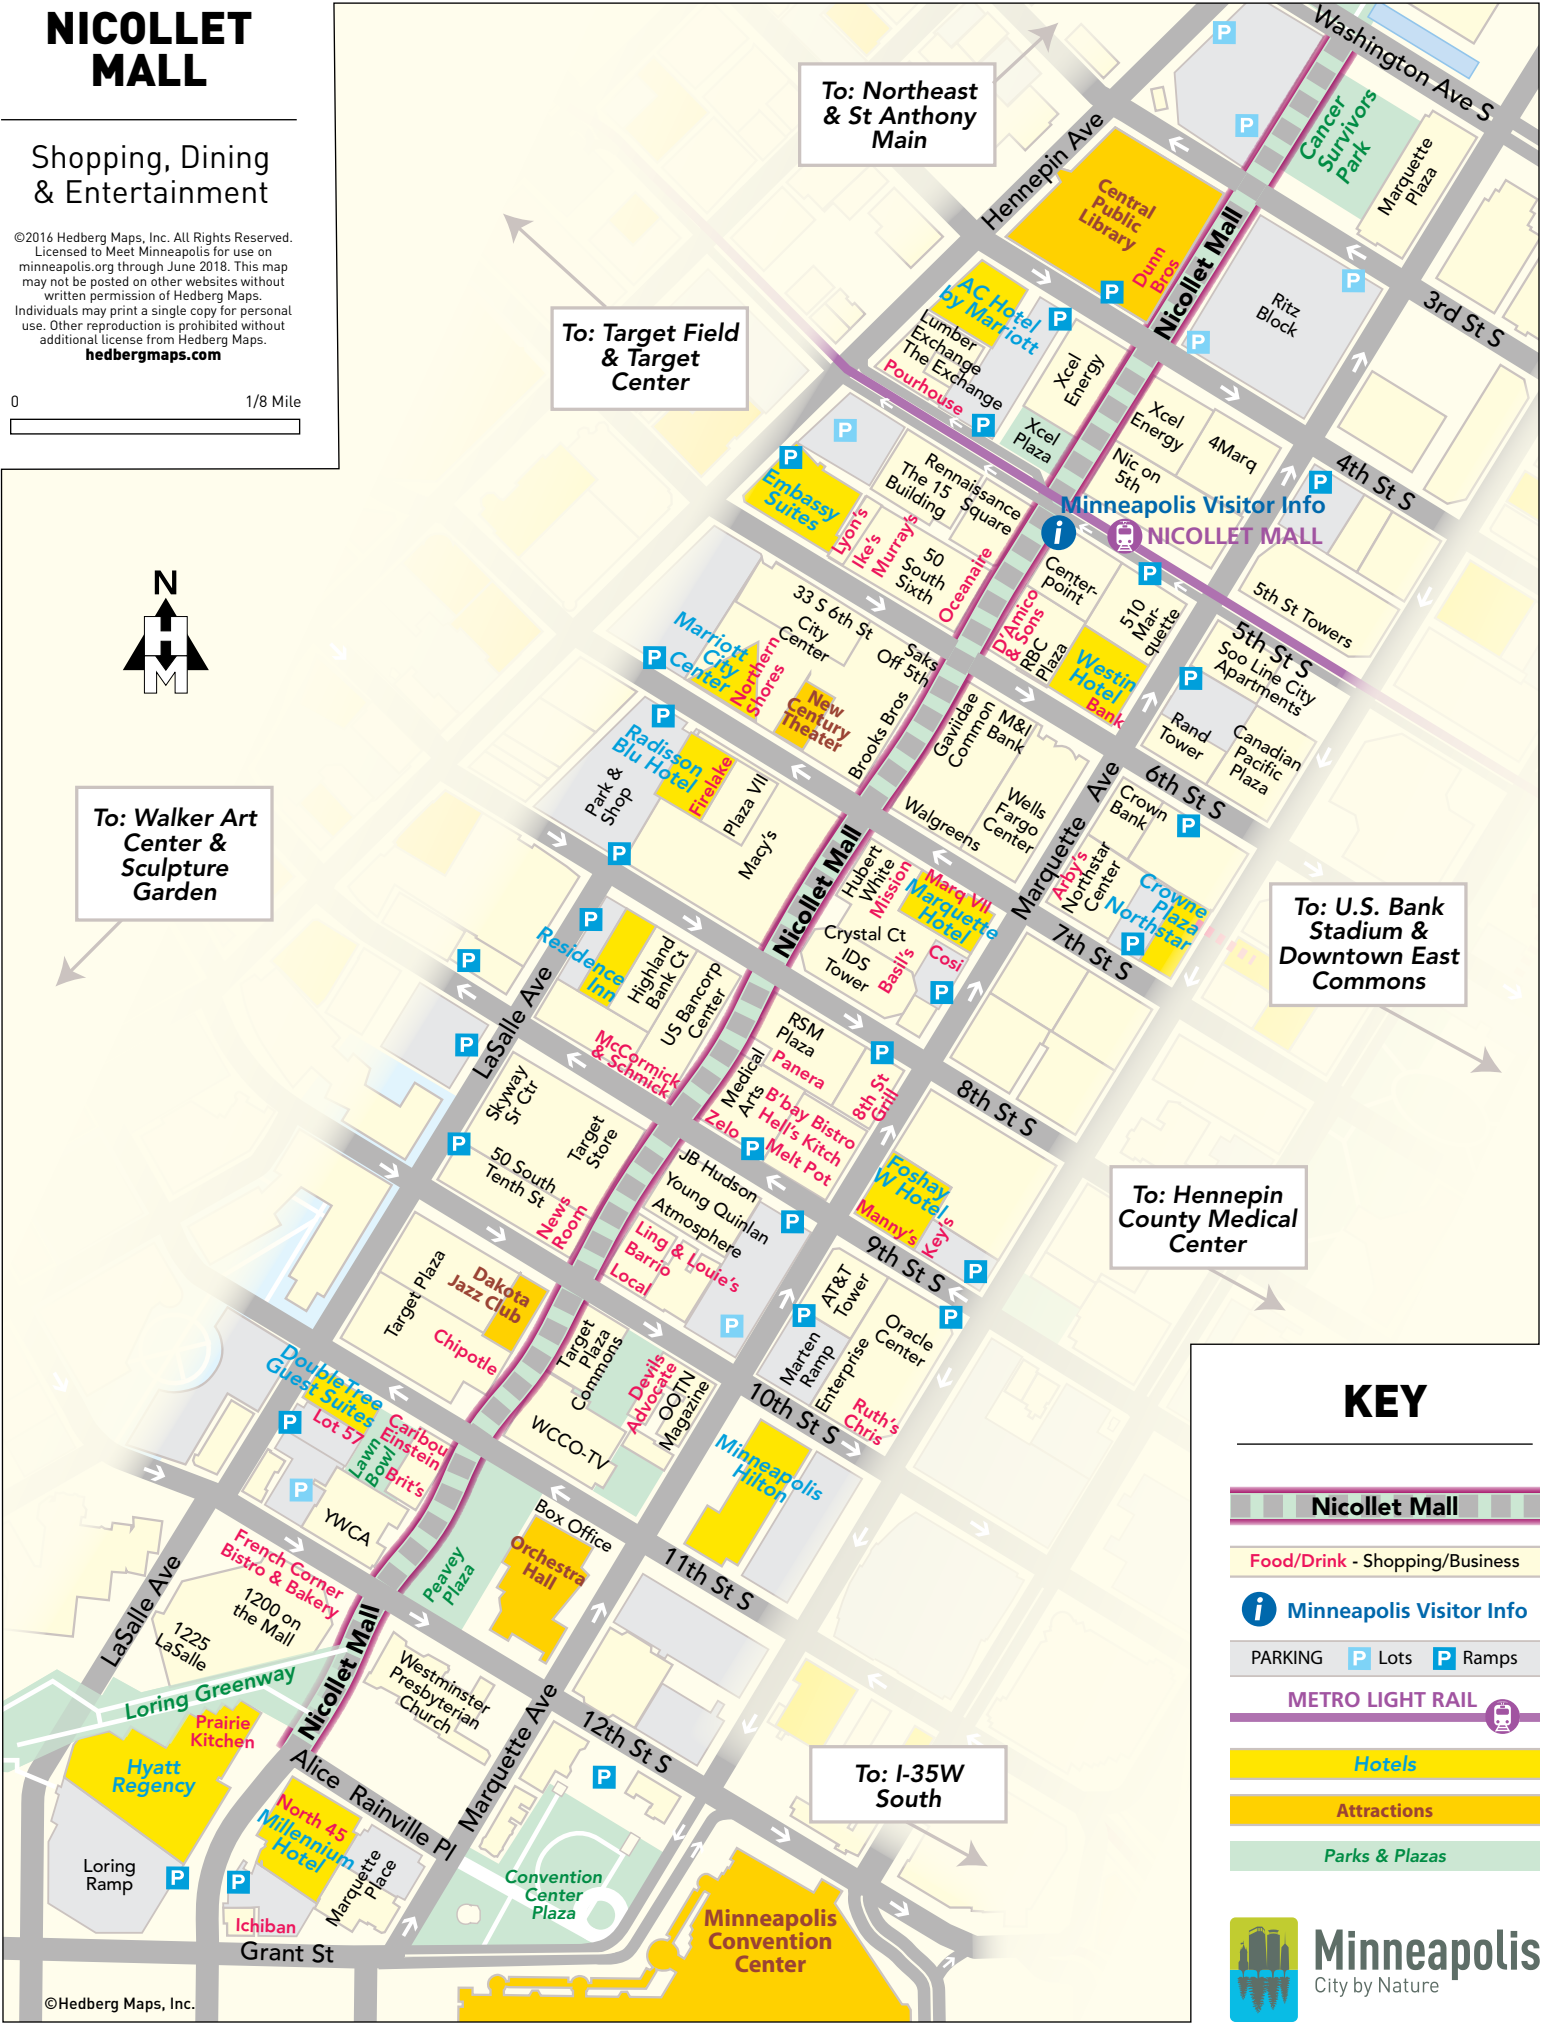

NICOLLET MALL

Shopping, Dining & Entertainment

To: Walker Art Center & Sculpture Garden

To: Northeast & St Anthony Main

To: Target Field & Target Center

To: U.S. Bank Stadium & Downtown East Commons

To: Hennepin County Medical Center

To: I-35W South

KEY

- Nicollet Mall
- Food/Drink - Shopping/Business
- Minneapolis Visitor Info
- PARKING Lots Ramps
- METRO LIGHT RAIL
- Hotels
- Attractions
- Parks & Plazas