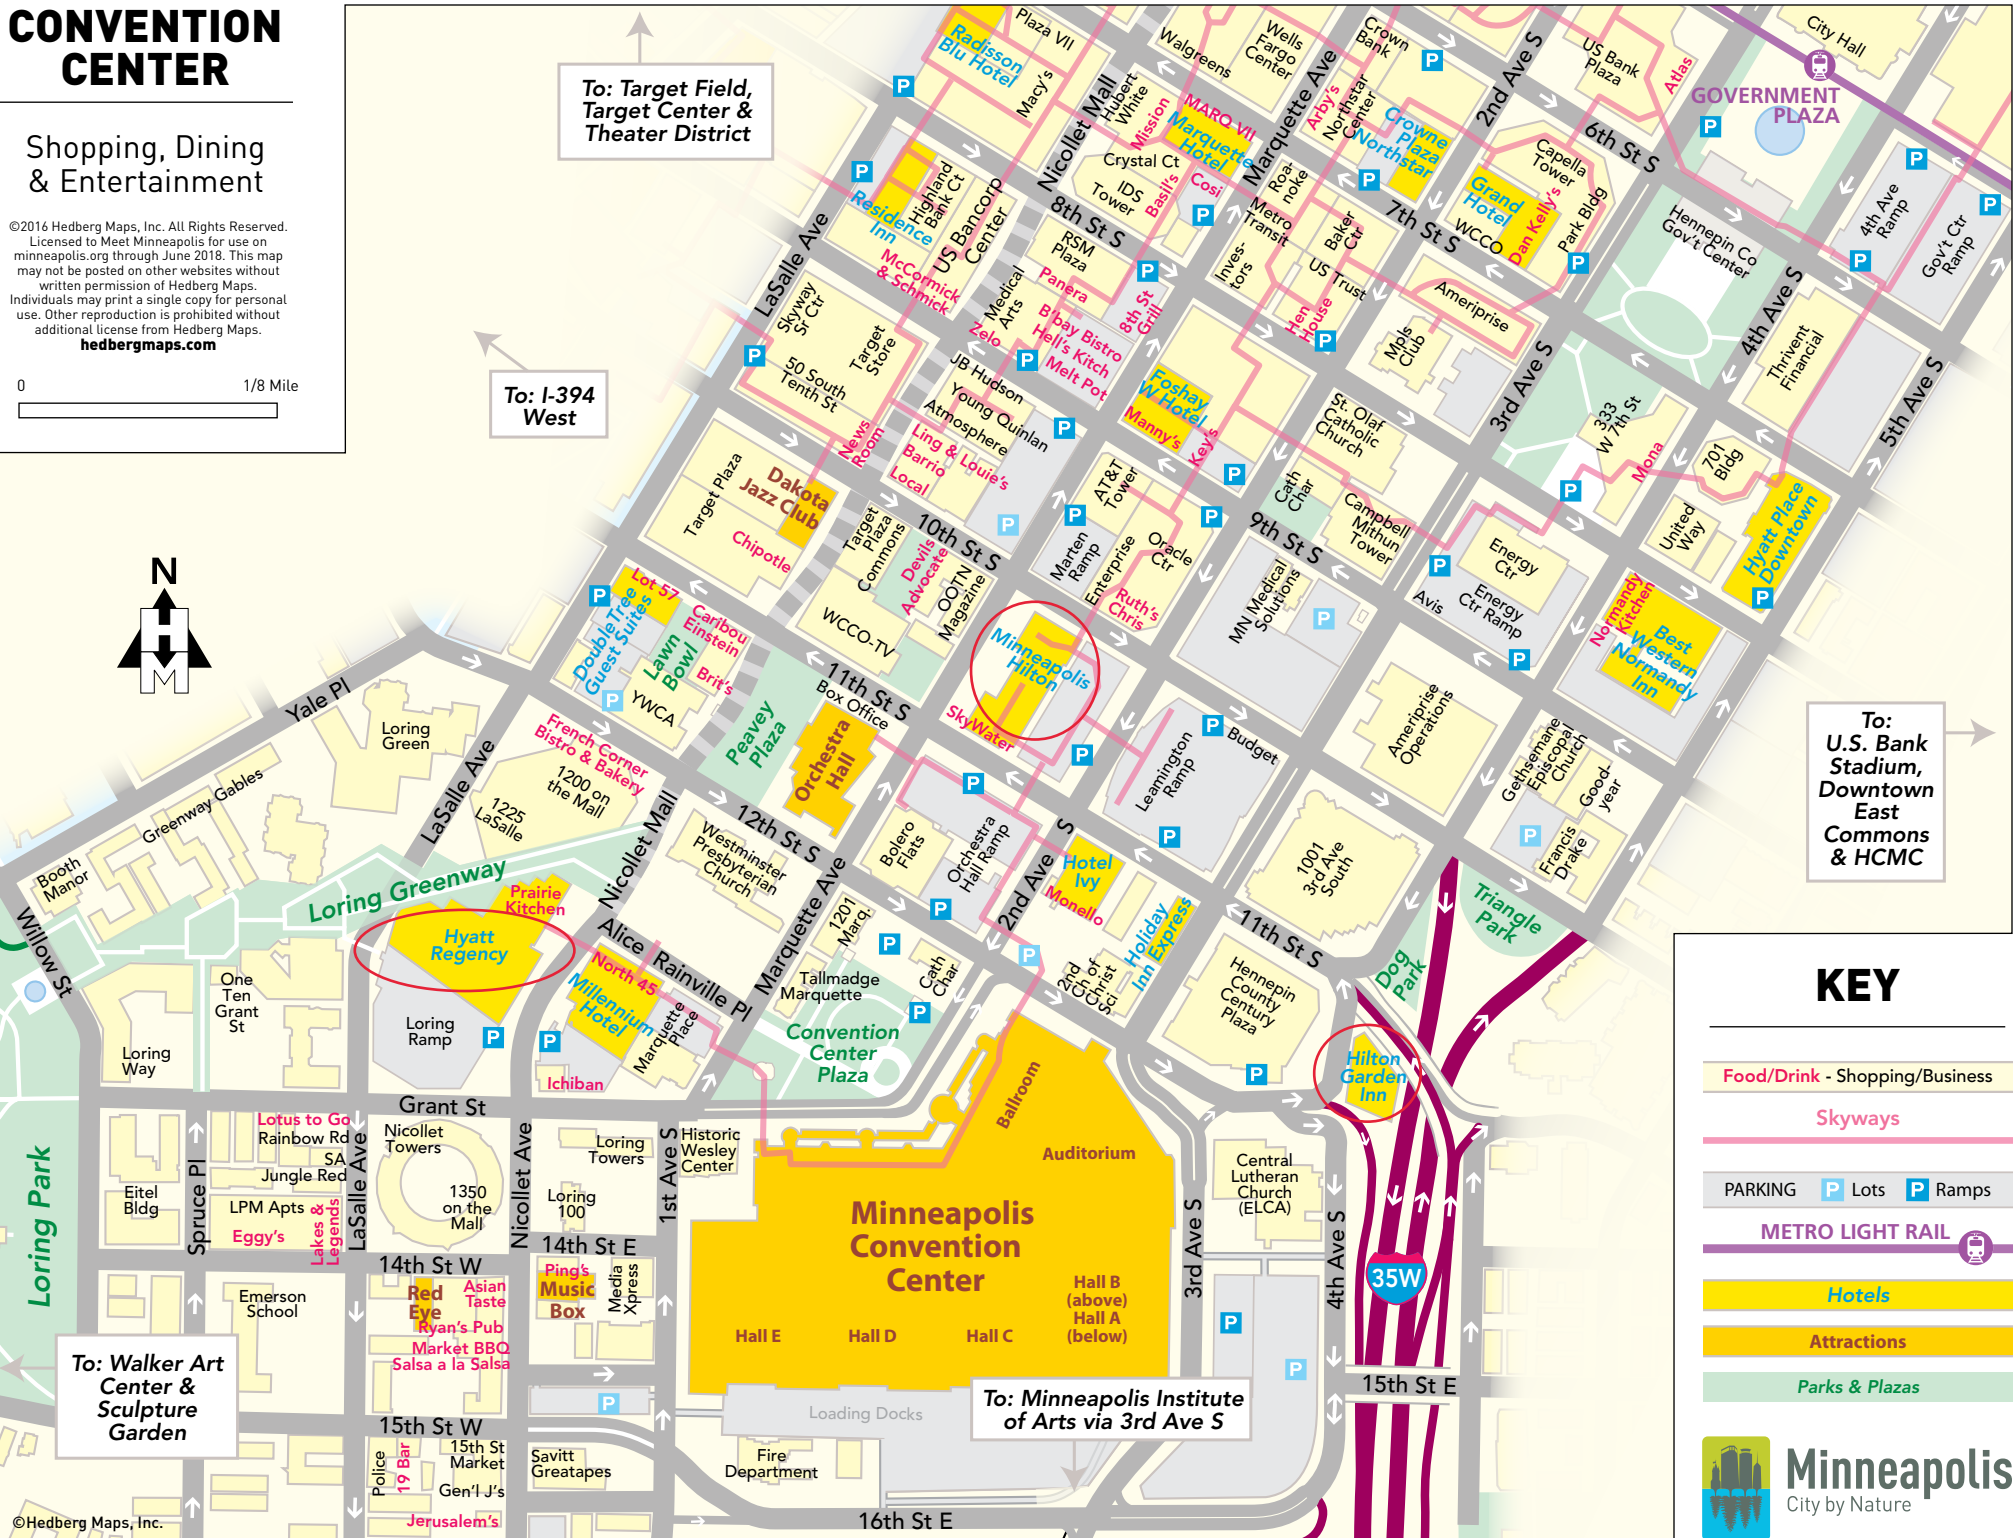

CONVENTION CENTER

Shopping, Dining & Entertainment

0 1/8 Mile

To: Target Field, Target Center & Theater District

To: I-394 West

To: U.S. Bank Stadium, Downtown East Commons & HCMC

To: Walker Art Center & Sculpture Garden

To: Minneapolis Institute of Arts via 3rd Ave S

KEY

Food/Drink - Shopping/Business

Skyways

PARKING P Lots P Ramps

METRO LIGHT RAIL

Hotels

Attractions

Parks & Plazas

Minneapolis
City by Nature